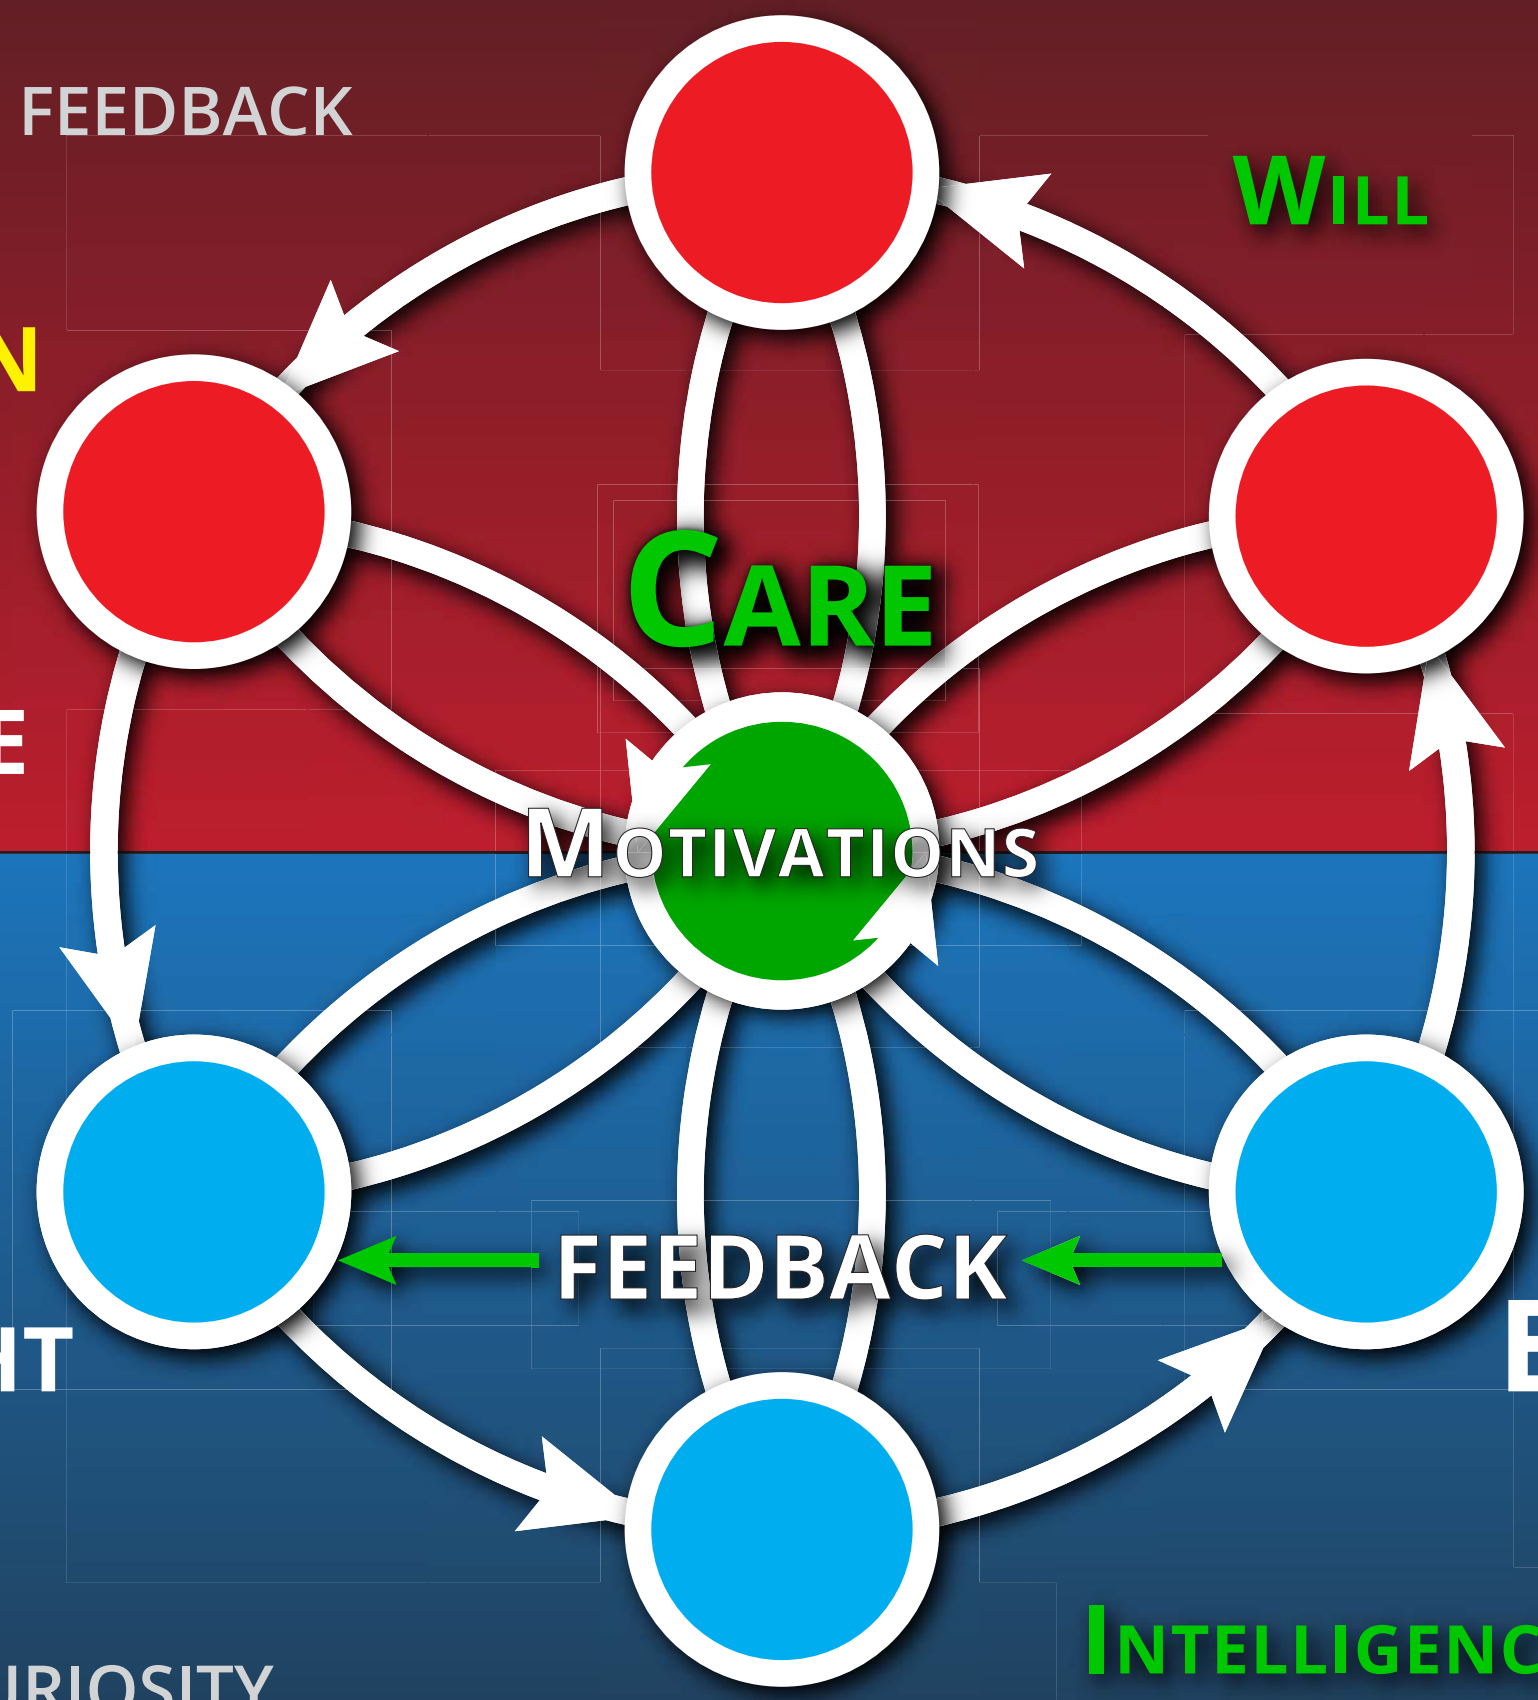

WHEEL OF LIFE - EGG OF LIFE

CONSCIOUSNESS FEEDBACK GENERATION IN REALITY

"NATURE"
DETERMINANT EXISTANTS
INFLUENCE CONSCIOUSNESS

DETERMINE WHAT
IS GENERATED.
PHYSICAL ACTUALITY.
"EFFECT"
FINITE REALITY

STIMULUS
CARE TO LEARN
CONSUME

REAP - EXPERIENCE EFFECTS
AFFECT/INFLUENCE
SUBJECTIVE MULTIVERSE

DETERMINE WHY
IT IS GENERATED.
FORCE POTENTIALITY.
"CAUSE"
INFINITE IMAGINATION

WHO WHAT
WHERE WHEN
GRAMMAR
INPUT
KNOWLEDGE

ACTION "GUTS"

HOW
RHETORIC
OUTPUT
WISDOM

SOW - CREATE EFFECT
AFFECT/INFLUENCE
OBJECTIVE UNIVERSE

THOUGHT
"MIND"

EMOTION
"HEART"

RESPONSE

CONSCIOUSNESS
INTELLIGENCE
CARE/DESIRE
COURAGE, WILL

CURIOSITY
DOUBT
QUESTION

LOGIC
PROCESSING
UNDERSTANDING
WHY

"NURTURE"
RANDOM FREE WILL
INFLUENCE EXISTENCE