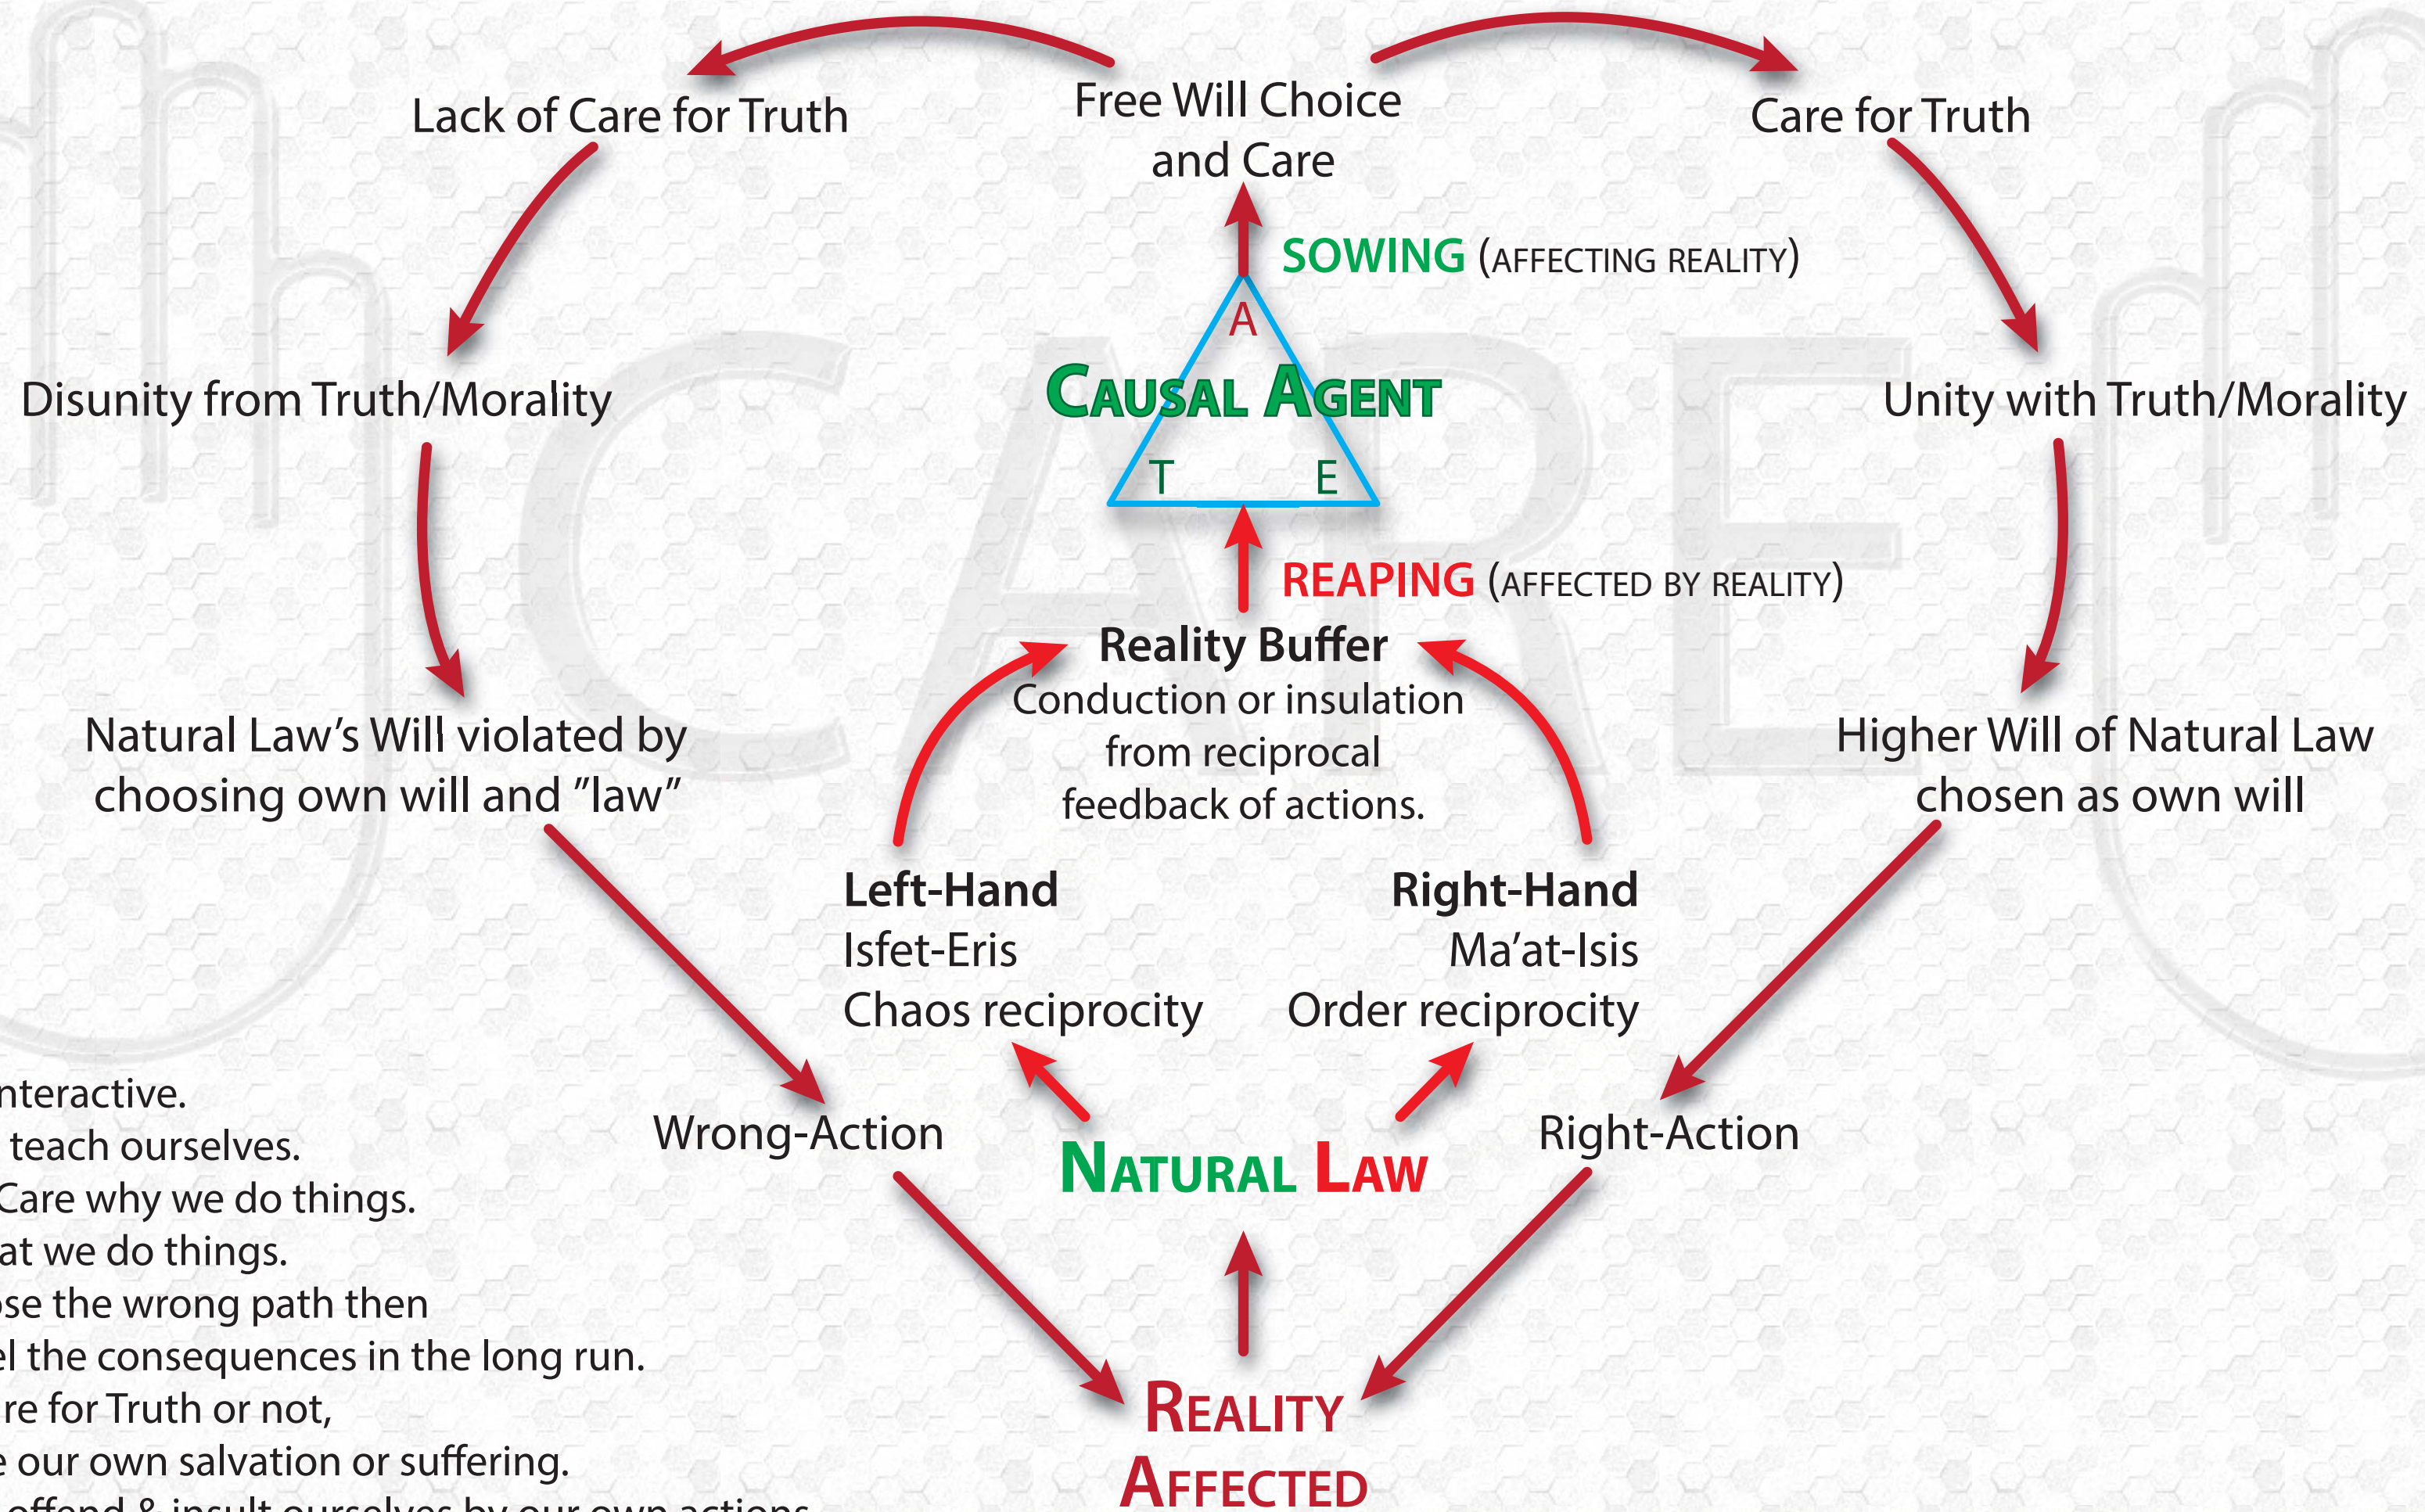

Reality Affection

Man's will vs Natural Law's Will

evolveconsciousness.org

What do you Care about? Do you choose the Left or Right Hand?

Reality is interactive.
 It helps us teach ourselves.
 It doesn't Care why we do things.
 It Cares that we do things.
 If we choose the wrong path then we will feel the consequences in the long run.
 We can Care for Truth or not, and create our own salvation or suffering.
 We judge, offend & insult ourselves by our own actions.